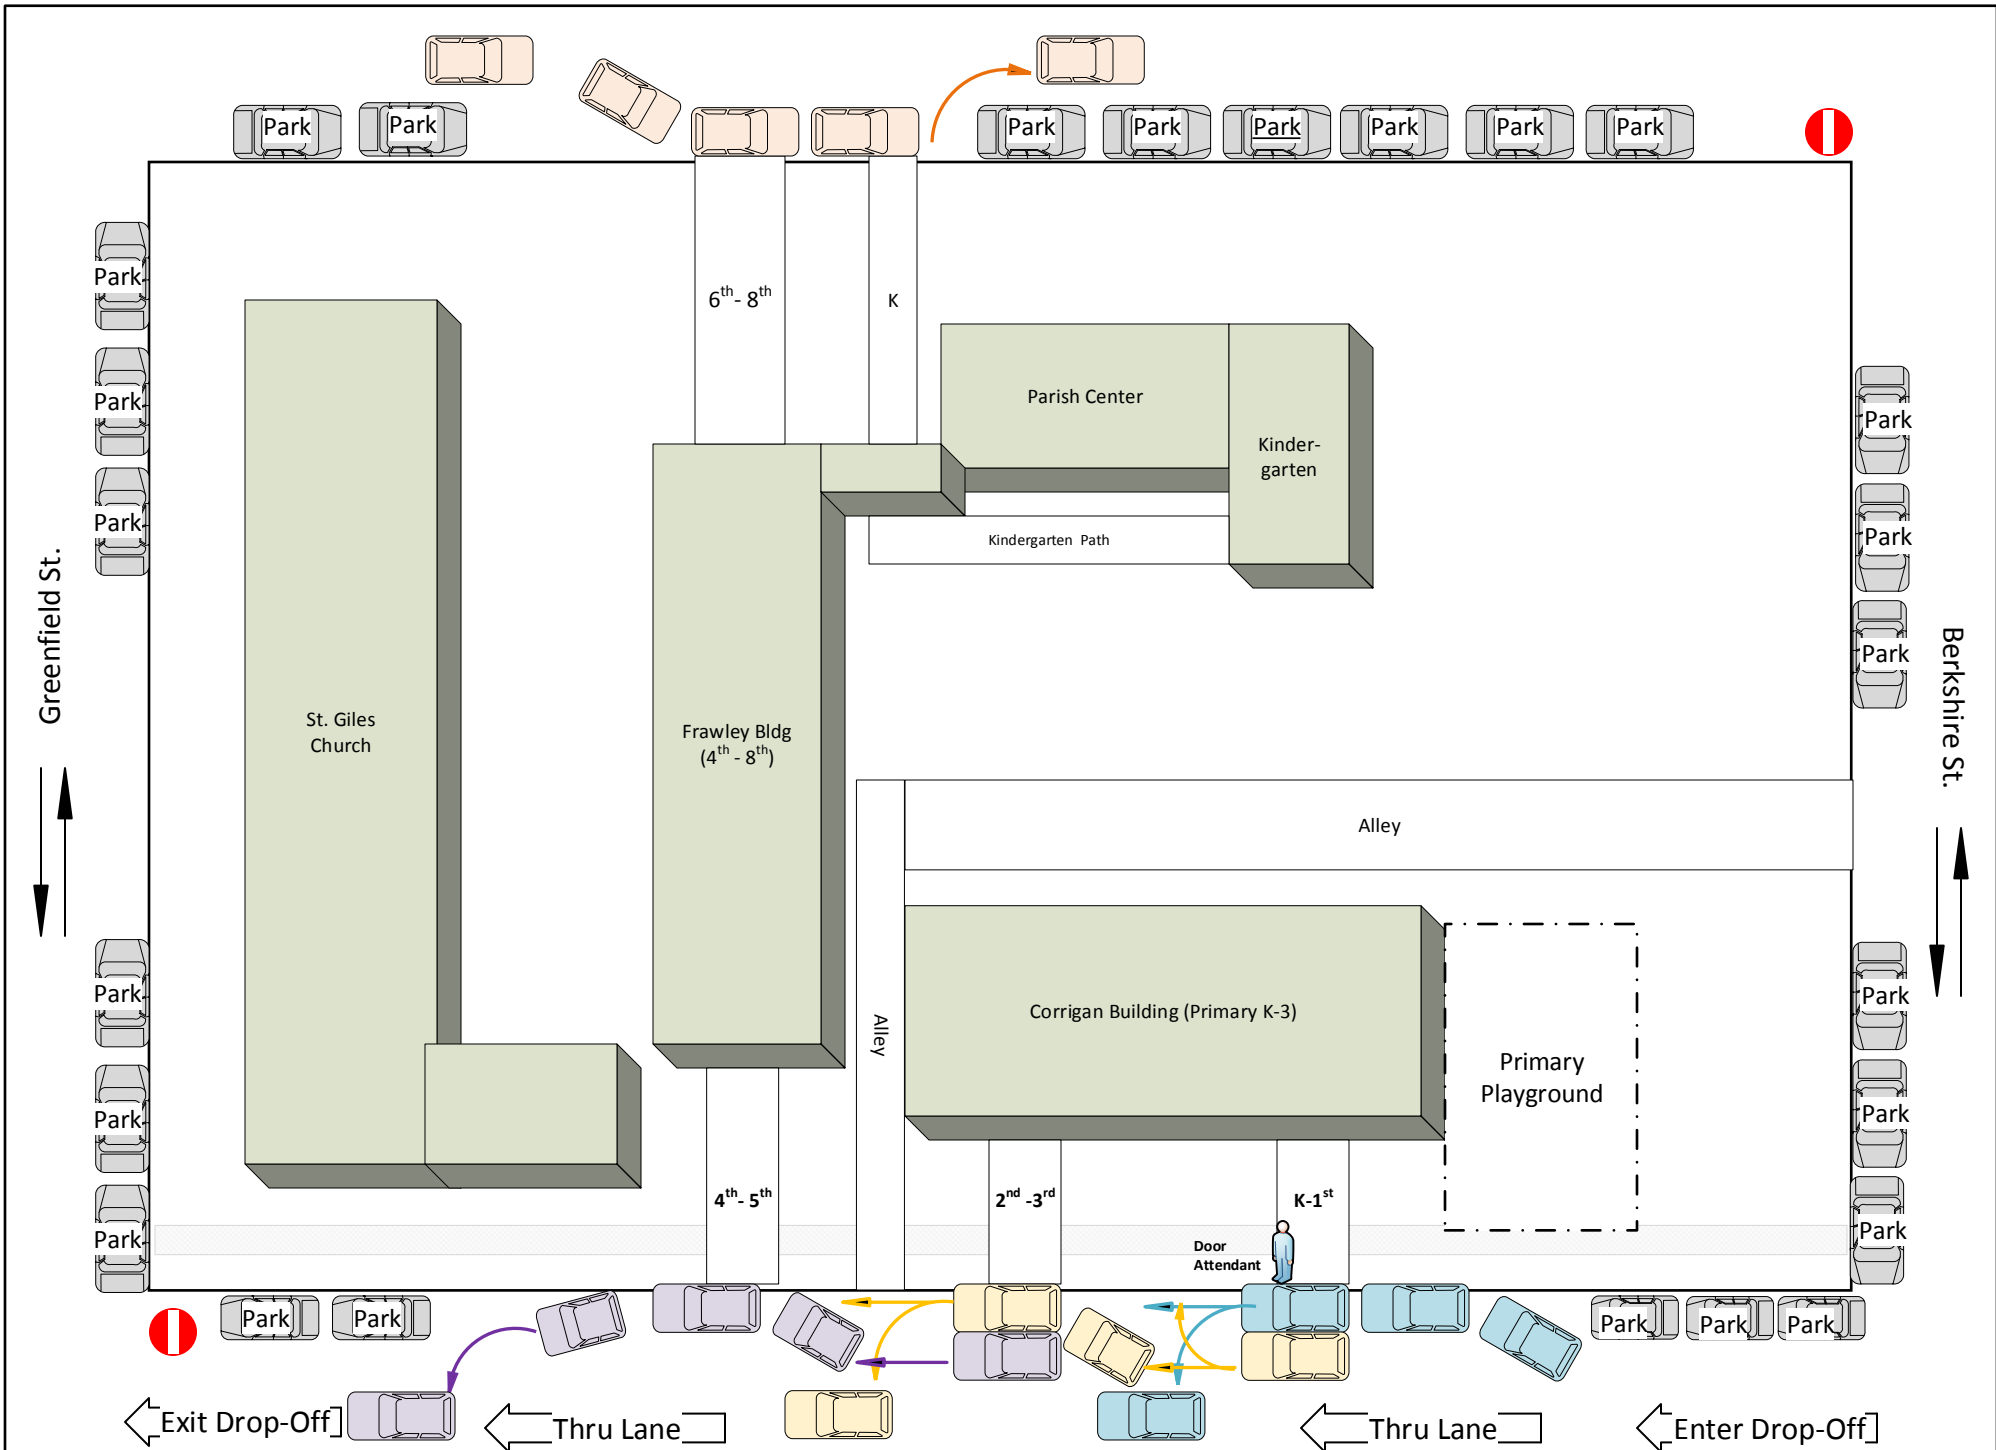

Columbian Ave.  7:45am – 8:30am

Linden Ave.  7:45am – 8:30am