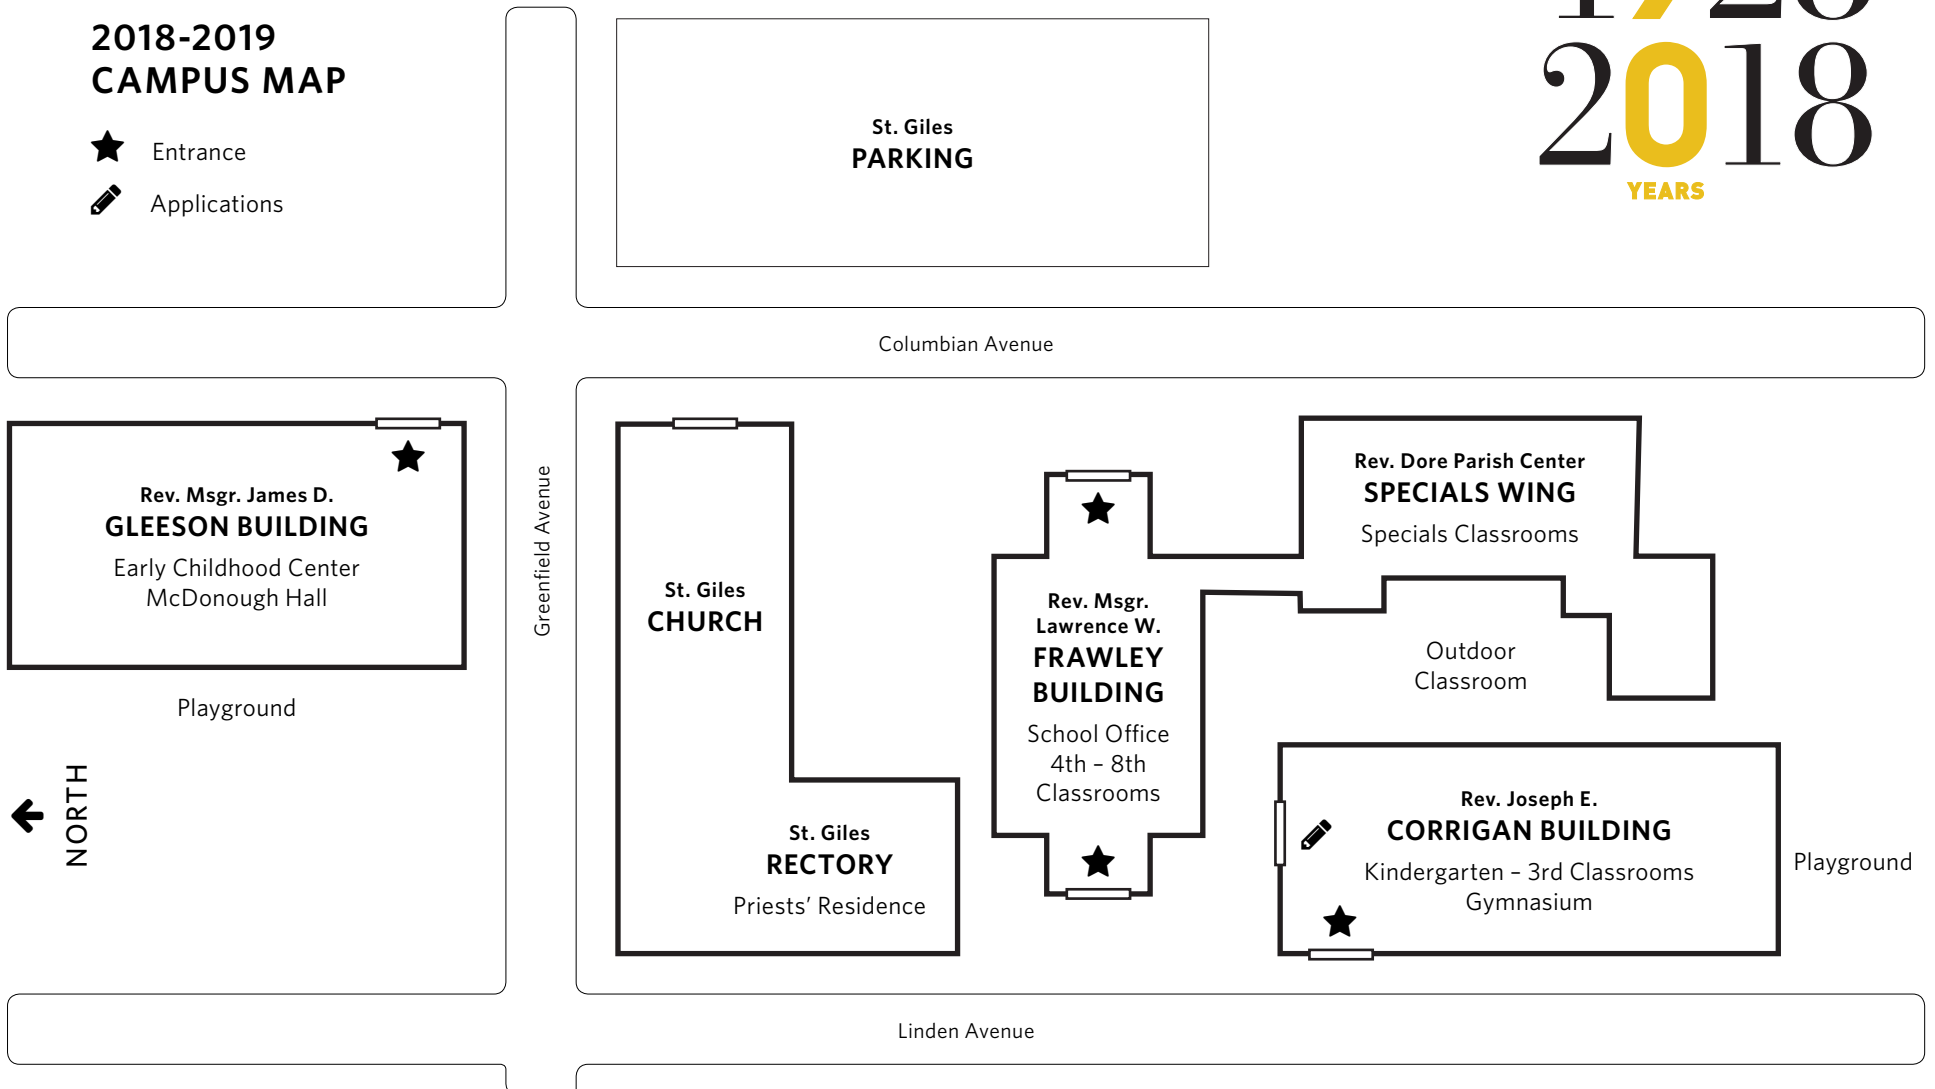

ST. GILES SCHOOL

1928  
2018  
YEARS

### 2018-2019 CAMPUS MAP

- ★ Entrance
- ✎ Applications

**ROOTED IN FAITH & COMMITTED TO ACADEMIC EXCELLENCE**

1034 Linden Avenue Oak Park, IL 60302 708.383.6279 stgilesschool.org