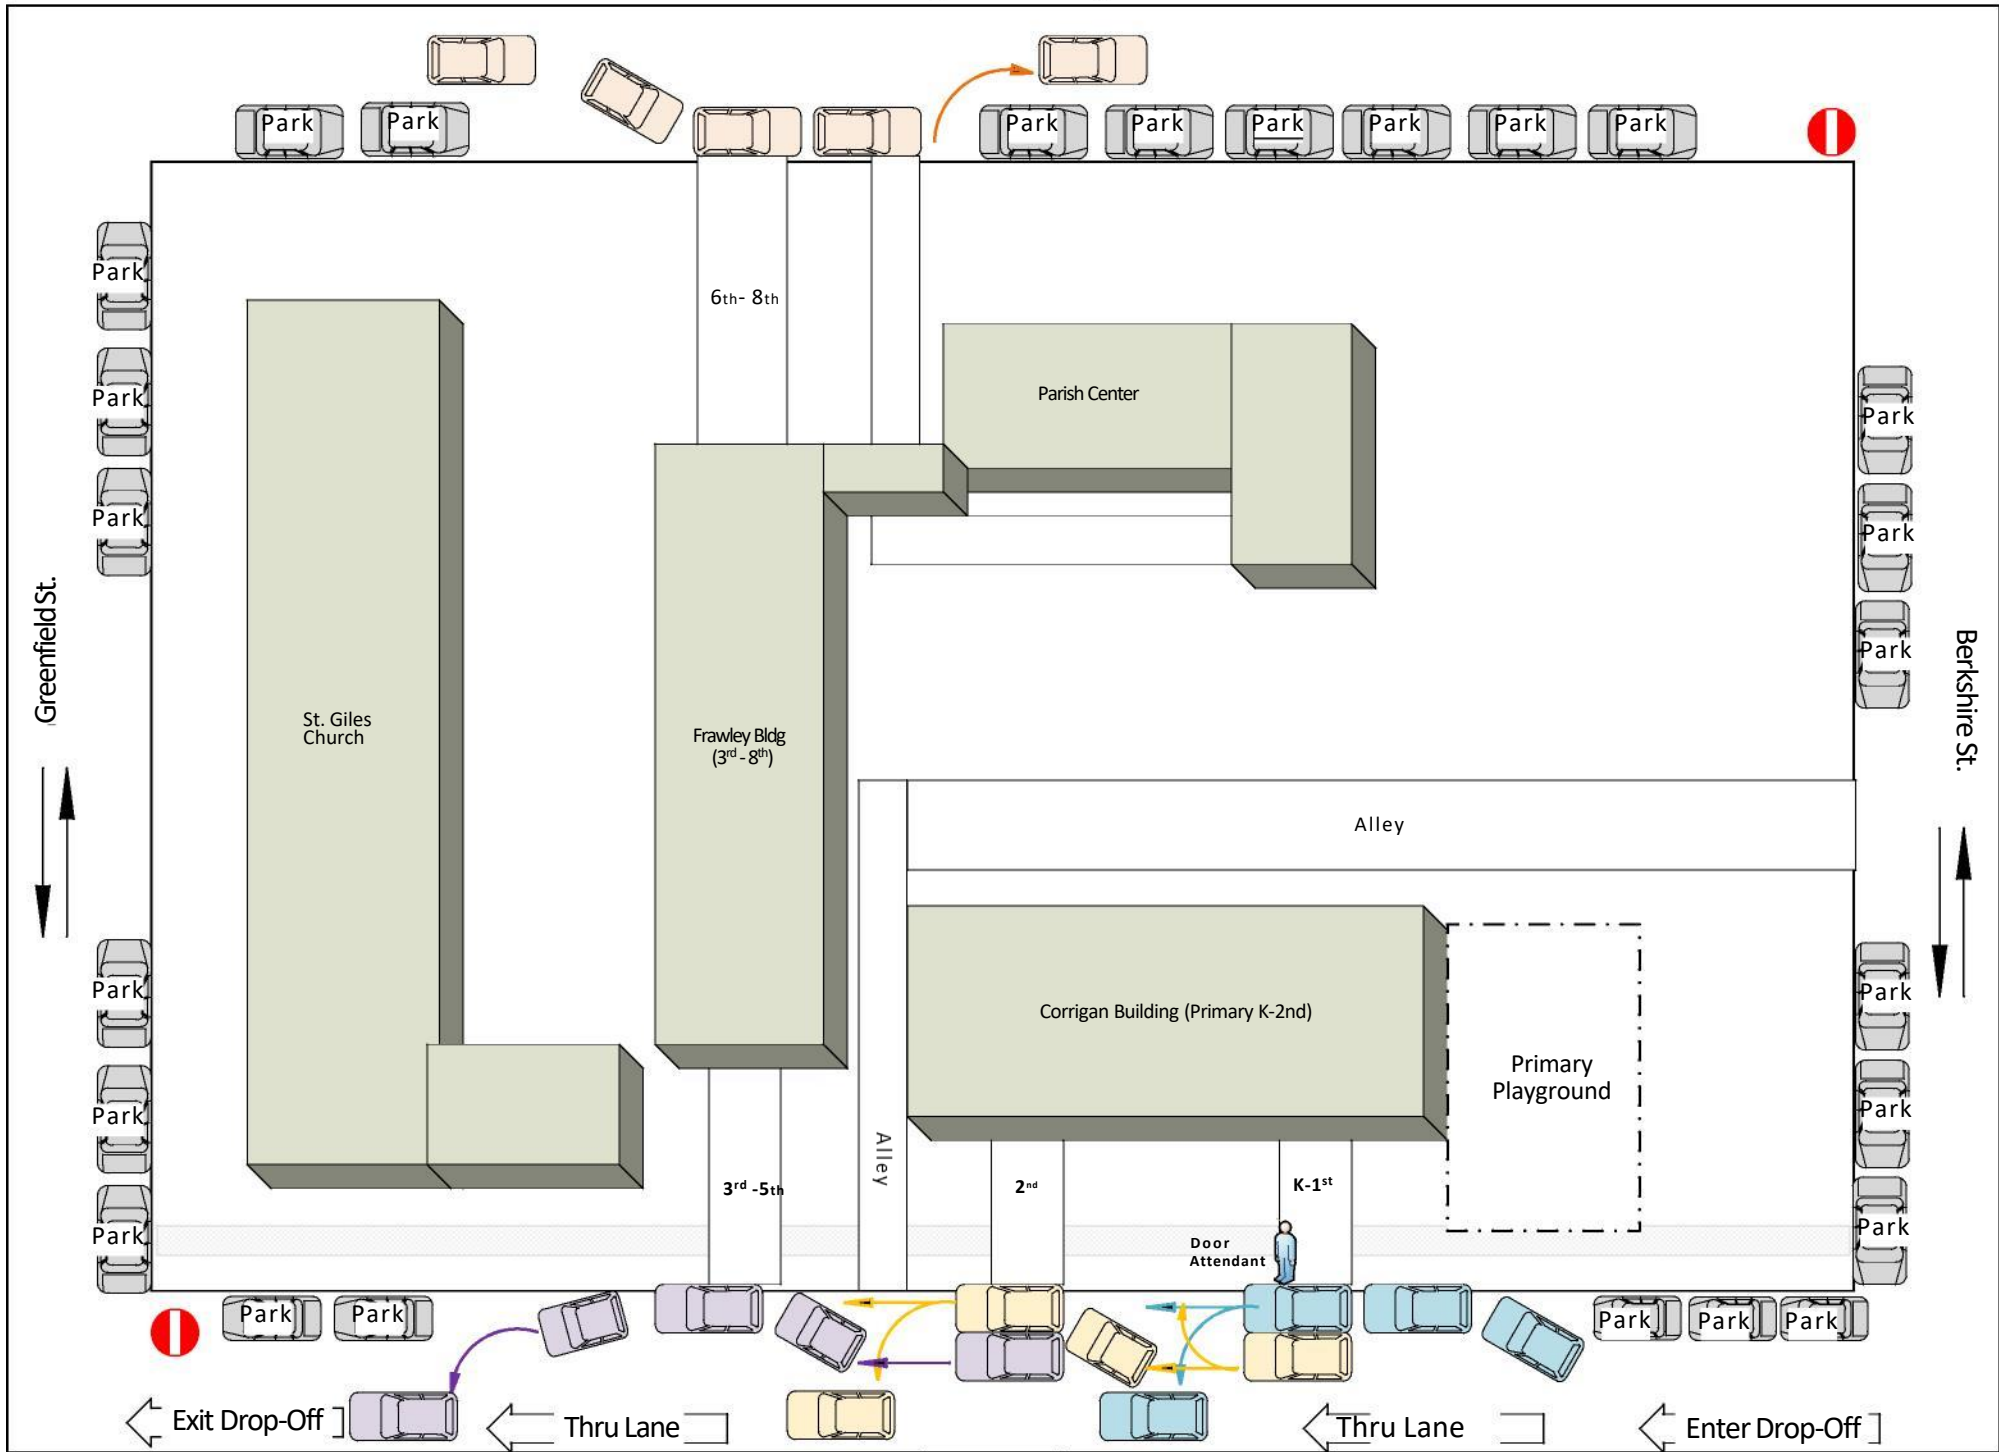

Columbian Ave.

7:45am – 8:30am

Linden Ave.

7:45am – 8:30am

Exit Drop-Off

Thru Lane

Thru Lane

Enter Drop-Off